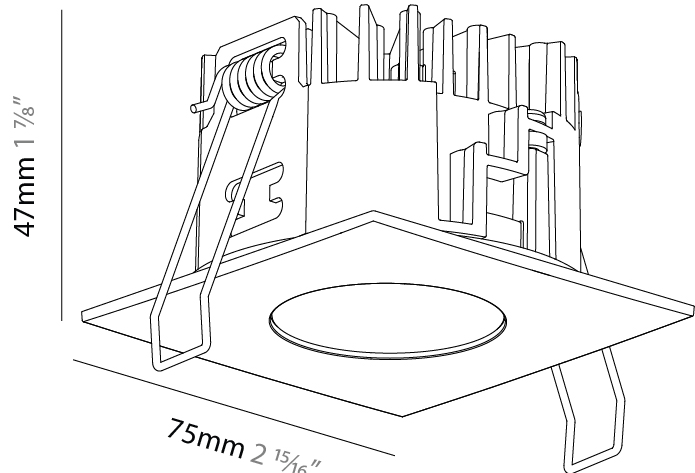

GENERAL

Series: Oiko Pro Square
Subseries: Oiko Pro Square Fixed
Brand: Prolicht
Division: Architectural
Mounting Type: Recessed
Mounting Location: Ceiling
Subcategory: Downlight

PHYSICAL

Shape: Square
Length (mm): 75
Length (in): 2 ¹⁵/₁₆
Width (mm): 75
Width (in): 2 ¹⁵/₁₆
Height (mm): 46
Height (in): 1 ¹³/₁₆
Ceiling Thickness (mm): 1 - 25
Ceiling Thickness (in): 1/16 - 1 3/16
Min. Recessing Depth (mm): 50
Min. Recessing Depth (in): 1 ¹⁵/₁₆
Light Distribution: Downlight
Weight (kg): 0.186
Diffuser: Lens Pack - No Lens / Opal / Linear Spread Lens / Honeycomb / Spread Lens
Fixture Finish: SSR / BKV / CWI / CRY / HAB / UFT / ITA / RUA / FTG / MYG / LOD / PUS / FRO / FUP / KIA / POP / BLS / SPG / MEY / GOH / GUM / CHC / COM / ABZ / JAG / OBR / MOS / ROR
Fixture Material: Aluminum Die Cast
Cut-out Measurements: D. 68mm / 2 11/16"

ELECTRICAL

Lamp Type: LED (Zhaga Standard)
Input Wattage (W): 14.4
Driver Included: No
Driver Location: Remote
Driver Class: Class 2
Input Voltage (V): 120 - 277
Constant Current (MA): 350

LED

Number of LEDs: 1
Color Temperature (°K): 2700-6500 Tunable White
Max. Delivered Lumen (lm): 1121 - 1319
Nominal Lumen (lm): 1242 - 1460
CRI: >90 CRI
Lamp Life (hrs): 50000

OPTICAL

Beam Angle: 60

RATINGS AND CERTIFICATIONS

Certified By: Certified for North American Standards
IP rating: IP20