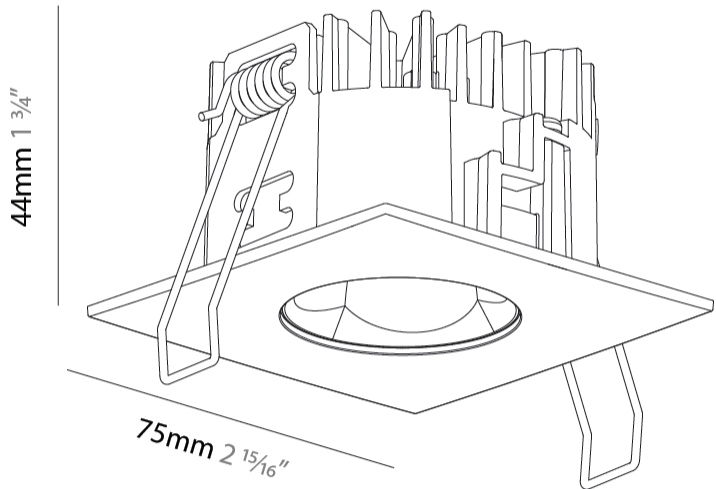

PHYSICAL

Shape: Square
Length (mm): 75
Length (in): 2 ¹⁵/₁₆
Width (mm): 75
Width (in): 2 ¹⁵/₁₆
Height (mm): 43
Height (in): 1 ¹¹/₁₆
Ceiling Thickness (mm): 1 - 25
Ceiling Thickness (in): 1/16 - 1 3/16
Min. Recessing Depth (mm): 50
Min. Recessing Depth (in): 1 ¹⁵/₁₆
Light Distribution: Downlight
Weight (kg): 0.179
Diffuser: Lens Pack - No Lens / Opal / Linear Spread Lens / Honeycomb / Spread Lens
Fixture Finish: SSR / BKV / CWI / CRY / HAB / UFT / ITA / RUA / FTG / MYG / LOD / PUS / FRO / FUP / KIA / POP / BLS / SPG / MEY / GOH / GUM / CHC / COM / ABZ / JAG / OBR / MOS / ROR
Fixture Material: Aluminum Die Cast
Cut-out Measurements: D. 68mm / 2 11/16"

ELECTRICAL

Lamp Type: LED (Zhaga Standard)
Input Wattage (W): 15
Total Output Wattage (W): 13.6
Dimming: Tri-Mode (Non-Dimming and Phase Dimming (120Vac only) and 0-10V Dimming)
Driver Included: No
Driver Location: Recessed Housing
Driver Type: Constant Current - Universal
Driver Class: Class 2
Input Voltage (V): 120 - 277
Constant Current (MA): 350

LED

Number of LEDs: 1
Color Temperature (°K): 2700 / 3000 / 3500 / 4000
Max. Delivered Lumen (lm): 1464 / 1556 / 1630 / 1645
Nominal Lumen (lm): 1566 / 1665 / 1743 / 1759
CRI: >90 CRI
Lamp Life (hrs): 50000

OPTICAL

Reflector°: 50

RATINGS AND CERTIFICATIONS

Certified By: Certified for North American Standards
IP rating: IP20