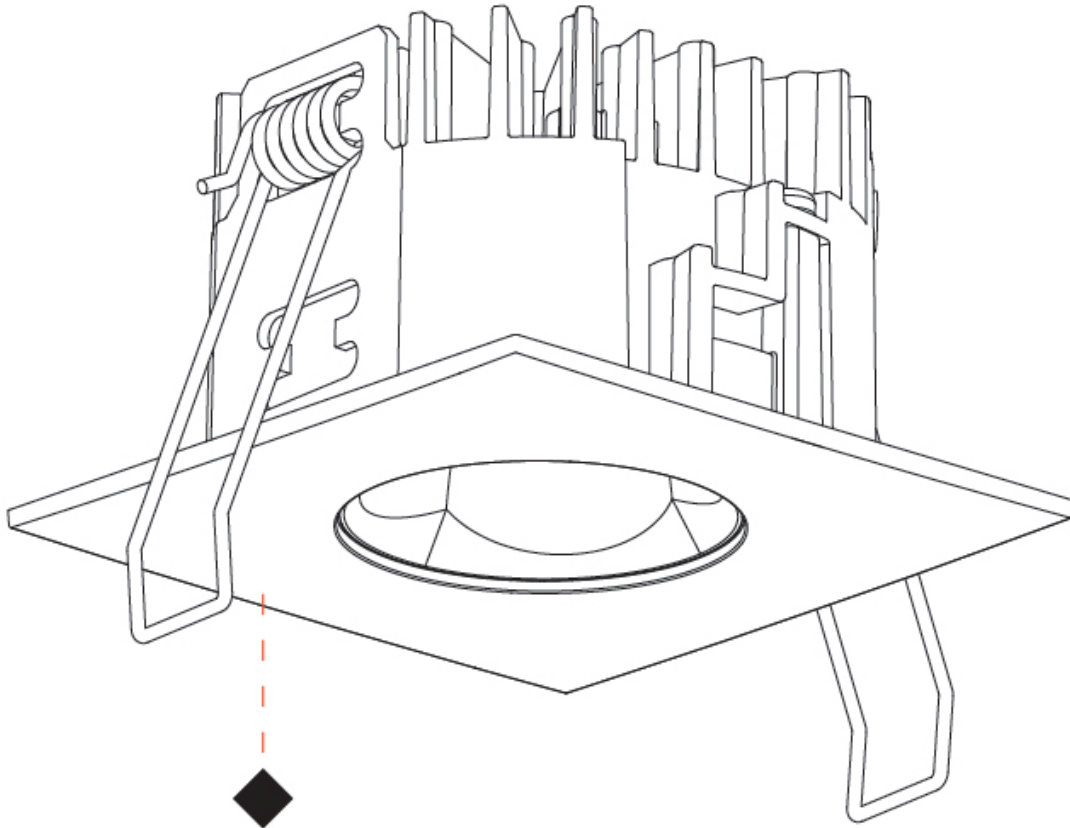

OIKO PRO SQUARE FIXED RECESSED

A35957-

PROJECT

TYPE

SPECIFIER

QUANTITY

DATE

A